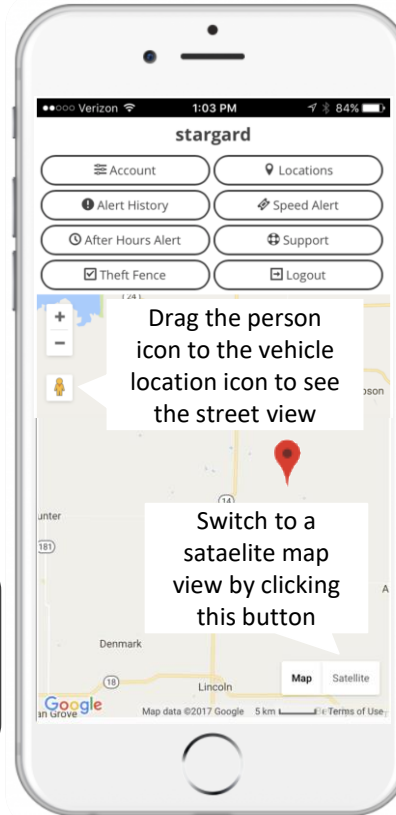

stargard™

Phone Installation Instructions and Features

Android

1. Open Google Chrome 
2. Go to the Stargard Website www.stargardgps.com
3. You will see this  on the left hand corner. This is a drop down menu.
4. Go to Log In
5. Go to the  on the top right.
6. Add to Home screen.

Account

Change your password, email, phone, and other functions

Alert History

View Speed, Zone, Theft Fence, Border, and other Alerts by time period

Speed Alert

You can set the maximum speed and receive alerts if the vehicle exceeds this limit.

Locations

By clicking on this function, you will view your vehicle's location history

Theft Fence

Set the Theft Fence when parked and to receive an alert if the car moves

After Hours Alert

Sleep well at night knowing if your vehicle moves, you will receive an Alert